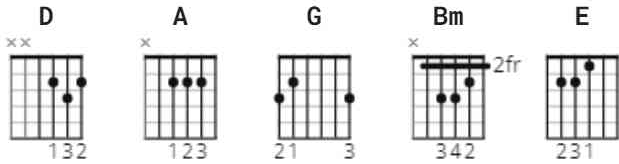

Harvest Chords by Neil Young

Difficulty: beginner

Tuning: E A D G B E

CHORDS

Harvest chords

Neil Young

D A * 4x

D A G D
Did I see you down in a young girl's town,
A
with your mother in so much pain?
G A Bm E
I was almost there at the top of the stairs,
D A D
with her screamin' in the rain

D A G D
Did she wake you up to tell you that,
A
it was only a change of plan?
G A Bm E
Dream up, dream up, let me fill your cup,
D A D
with the promise of a man.

D A G D
Did I see you walking with the boys,
A
though it was not hand in hand?
G A Bm E
And was some black face in a lonely place,
D A D
when you could understand?

D A G D
Did she wake you up to tell you that,
A
it was only a change of plan?
G A Bm E
Dream up, dream up, let me fill your cup,
D A D
with the promise of a man.

D A G D
Will I see you give more than I can take?

D A D
with the promise of a man.

G A Bm E
Dream up, dream up, let me fill your cup,

D A D
with the promise of a man.

* Aadd11 has been suggested as sounding better

Set8